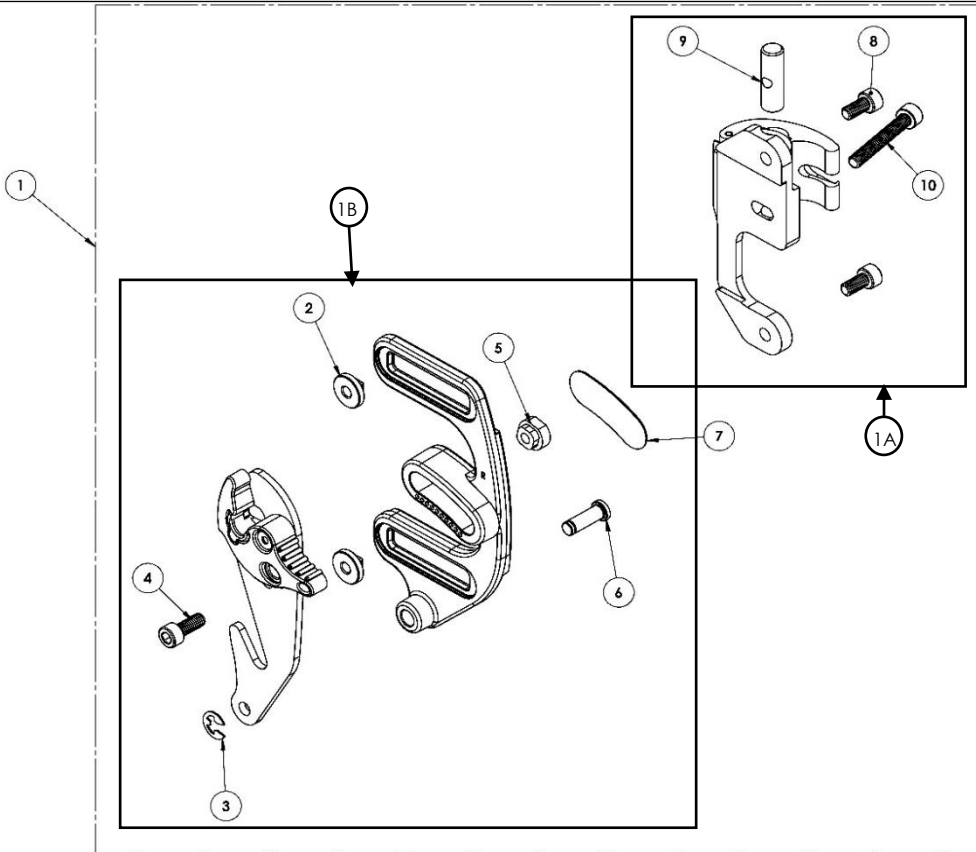

Java® Back Mounting Assembly, Right

Item	Part No.	Description
1	JB-RK	Java Back GEN 2 Hardware Replacement Kit (Pair)
1A	6000-219	Java Back Clamps – Gen 2 (Pair)
1B	6000-651	Java Back Latch Assembly – Gen 2 (Pair)
2	025-335	M6 Slot Nut
3	015-276	1/4" E-Clip
4	015-220	M6 - 1.0 x 15mm Socket Head Screw w/ Nylock Patch (Black)
5	025-317	M6 Angle Slot Nut
6	015-252	1/4" x 3/4" Clevis Pin
7	025-319	Slot Cover
8	015-245	M6 - 1.0 x 12mm Socket Head Screw w/ Nylock Patch (Black)
9	025-135	.375 Diameter x 1.25 Long Barrel Nut
10	015-409	M6 - 1.0 X 40mm Socket Head Cap Screw, Fully Threaded