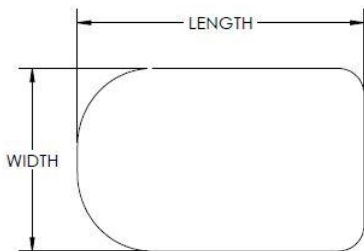

Part No.	Description	Width	Length
065-213	Lateral Pad, Curved, 3" x 5"	3.5"	5.6"
065-214	Lateral Pad, Curved, 4" x 6"	4.5"	6.6"
065-215	Lateral Pad, Curved, 5" x 6"	5.5"	6.6"