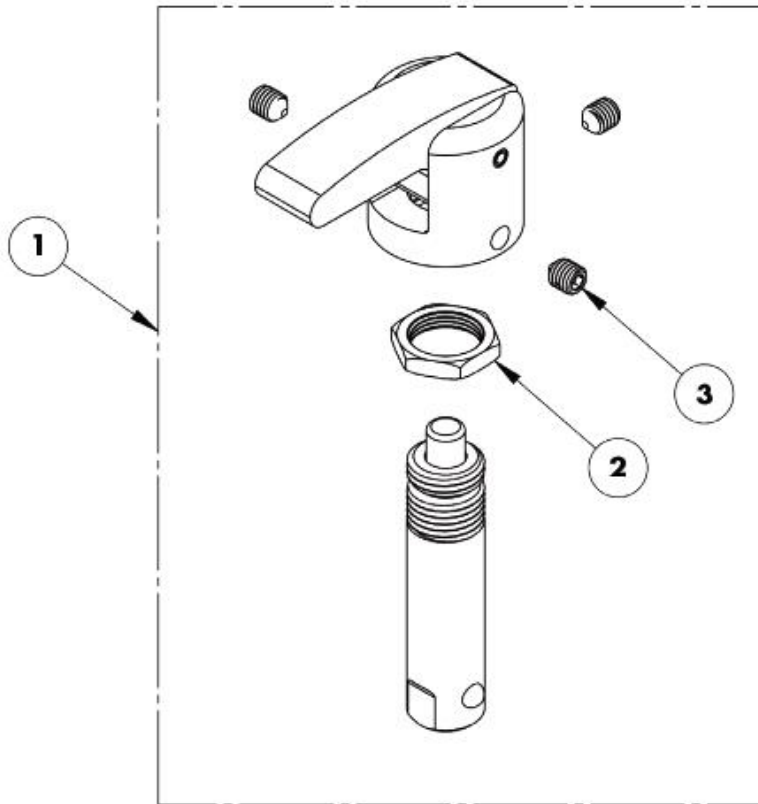

Item	Part No.	Description
1	FL-MCI	FlexLoc Clamp Set, (Pair), Installed
2	FL-MCI-P1	FlexLoc Adapter Plate Set, (Pair), Installed

FlexLoc® Parts

Part No.	Description	
025-146	Small Connecting Tube	4-1/4"
025-126	Medium Connecting Tube	5-3/8"
025-147	Large/XL Connecting Tube	9-3/8"

Part No.	Description	
6000-178	Small Adjustment Arm, Pair	2-1/4"
6000-179	Medium/Large Adjustment Arm, Pair	3-3/4"
6000-180	X-Large Adjustment Arm, Pair	5"

Part No.	Description	
6000-181	Small Extension Arm	2"
6000-140	Large Extension Arm	2-5/8"

Item	Part No.	Description
1	See Chart	Connecting Tube
2	See Chart	Adjustment Arm Assembly, Pair
3	See Chart	Extension Arm Assembly, Pair
4	025-139	1.00 Diameter Clamp Body
5	025-138	1.00 Diameter Clamp Hinge
6	025-140	.36 O.D. x .055 Wire Diameter x 1.00
7	015-370	Modified M6 x 27mm Low Profile SHCS
8	015-292	M8 x 18mm Set Screw w/ Nyloc Patch
9	015-344	3/16" E-Clip Retaining Ring
10	015-295	M5 x 14mm Socket Head Black Zinc

FlexLoc[®] Quick Release Pin Assembly

Item	Part No.	Description
1A	6000-224	Quad Release Assembly, Each
1B	FL-QR-RK	FlexLoc Quick Release Pin Retrofit Kit, Pair
2	015-332	Panel Nut, 1/2-20 UNC, 1/8" Thick
3	015-305	M5 x 6mm Cone Point Set Screw