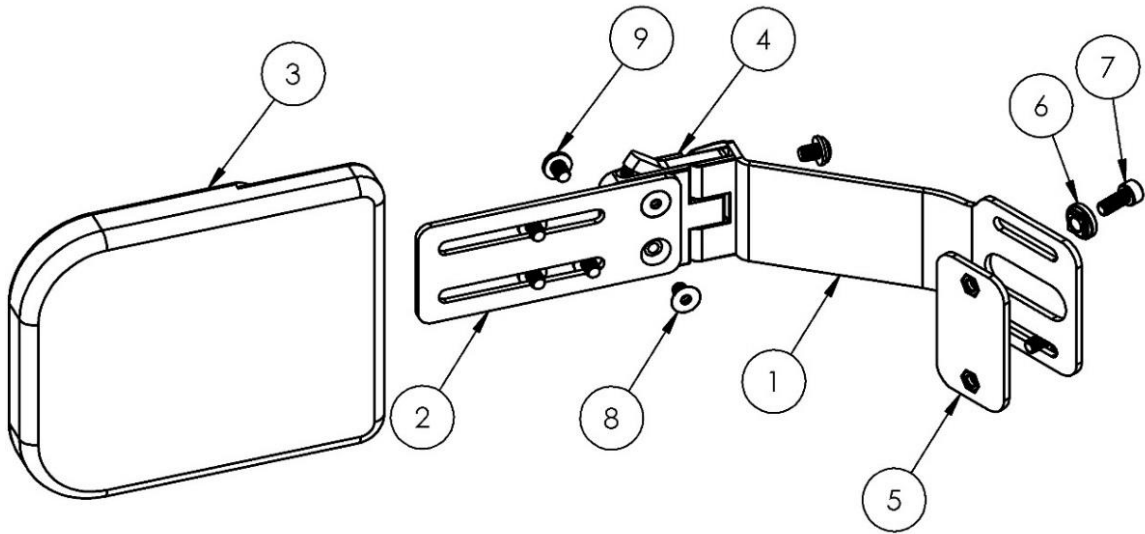

Java® Back Swing Away Lateral Assembly, Left

Item	Part No.	Description
1	See Chart	Java Lateral Bracket, Swing Away
2	See Chart	Lateral Pad Bracket
3	See Chart	Lateral Pad
4	6000-390	Swing Away Lateral Hinge, Left
5	025-153	M6 Nut Plate
6	025-313	M6 Slot Nut (Non-Threaded)
7	015-220	M6 x 15mm Socket Head Cap Screw
8	015-398	Flat Head Undercut Cap Screw 1/4"-20 x 0.375
9	015-397	Button Head Cap Screw with Washer 1/4"-20 x 0.5