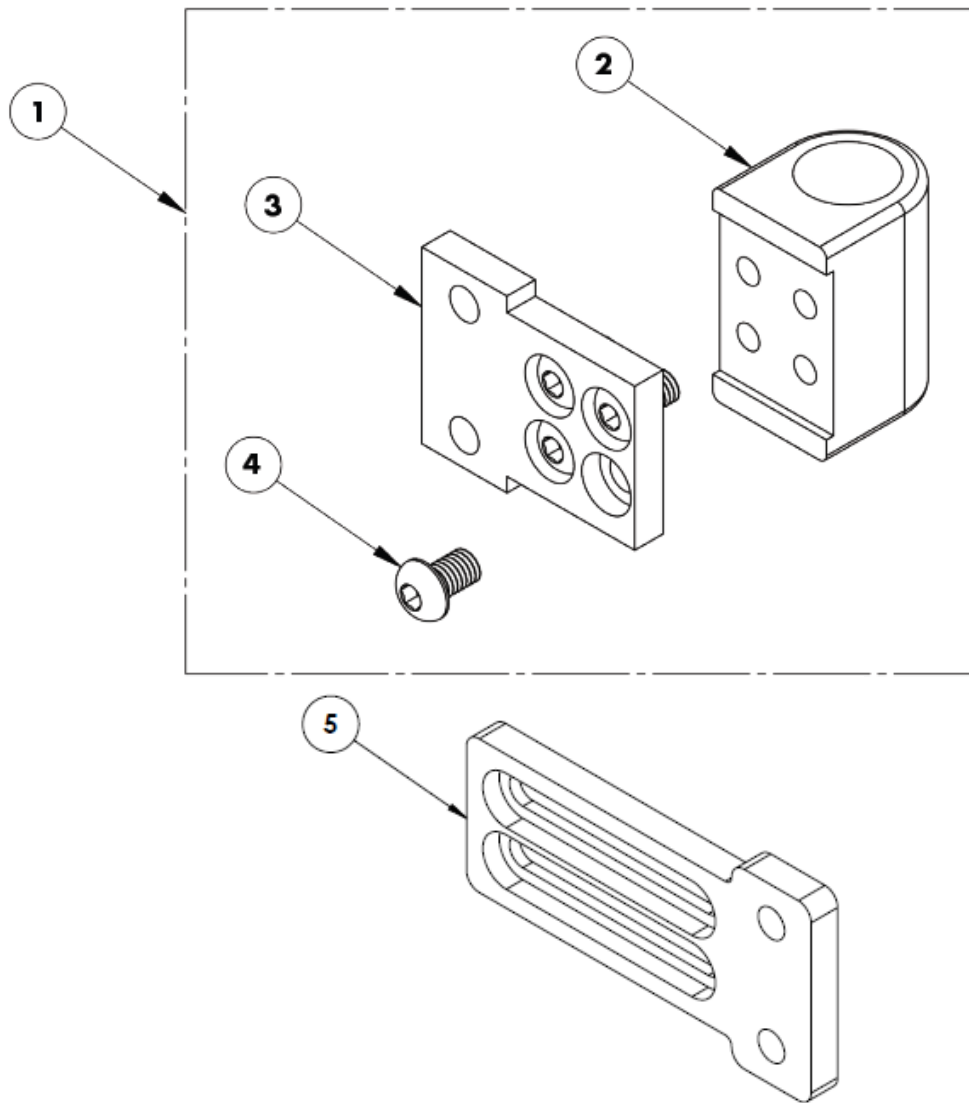

FlexLoc[®] Fixed Pin Assembly

Item	Part No.	Description
1A	6000-145	FlexLoc Fixed Pin Assembly, Each
1B	FL-FM	FlexLoc Fixed Mount Pin Assembly, Pair
2	015-303	.375 Clevis Pin
3	015-354	17/64" I.D. x .875 O.D. Large Diameter Washer, Black
4	015-308	.44 I.D. x .86 O.D. Triple Wave Washer
5	015-317	M6 - 1.0 x 14mm Button HD, Black-Zinc W/ Nylock Patch

FlexLoc[®] Quick Release Pin Assembly

Item	Part No.	Description
1A	6000-224	Quad Release Assembly, Each
1B	FL-QR-RK	FlexLoc Quick Release Pin Retrofit Kit, Pair
2	015-332	Panel Nut, 1/2-20 UNC, 1/8" Thick
3	015-305	M5 x 6mm Cone Point Set Screw

FlexLoc® Universal Clamp Assembly

Item	Part No.	Description
1A	6000-420	Universal Clamp Assembly, Each
1B	FL-MC	Universal Clamp Assembly, Pair
2	025-135	.375 Diameter x 1.25 Long Barrel Nut
3	015-409	M6 x 40mm Socket Head Screw (Use with 1" Canes)
4	015-410	M6 x 30mm Socket Head Screw (Use with 3/4" Canes)
5	015-293	M6 x 14mm Button Head w/ Patch Black-Zinc

FlexLoc® Adapter Plate Assembly

Item	Part No.	Description
1A	6000-187	FlexLoc Adapter Plate Assembly, Each
1B	FL-MC-P1	FlexLoc Adapter Plate Assembly, Pair
2	025-127	Receiver Block
3	025-154	FlexLoc Adapter Plate
4	015-334	M6 x 1.0 x 10mm Button Head w/ Patch Black Zinc
5	025-209	FlexLoc Adaptor Plate, Long