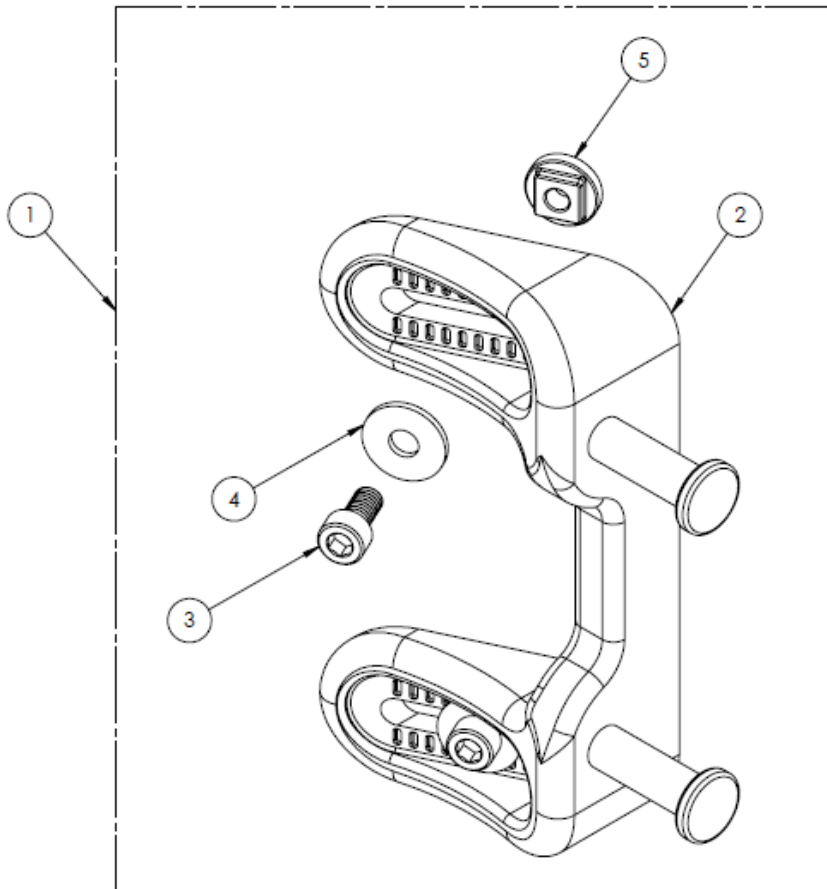

15-20" Java® Back Latch Pin Bracket Assembly

Item	Part No.	Description
1	JB-LP	Java Back Latch Pin Bracket, Regular and Tall Height (Each)
2	065-198	Latch Pin Bracket, Double Flanged Pins, Large
3	015-429	M6 - 1.0 x 14mm Socket Head Screw w/ Nyloc Patch (Black)
4	015-246	M6 x 18mm O.D. x 1.5mm Thick Flat Washer
5	025-335	M6 Slot Nut