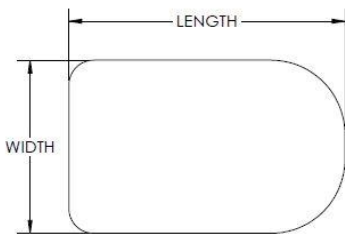

Part No.	Description	Width	Length
065-210	Lateral Pad, Flat, 3" x 5"	3.5"	5.6"
065-211	Lateral Pad, Flat, 4" x 6"	4.5"	6.6"
065-212	Lateral Pad, Flat, 5" x 6"	5.5"	6.6"