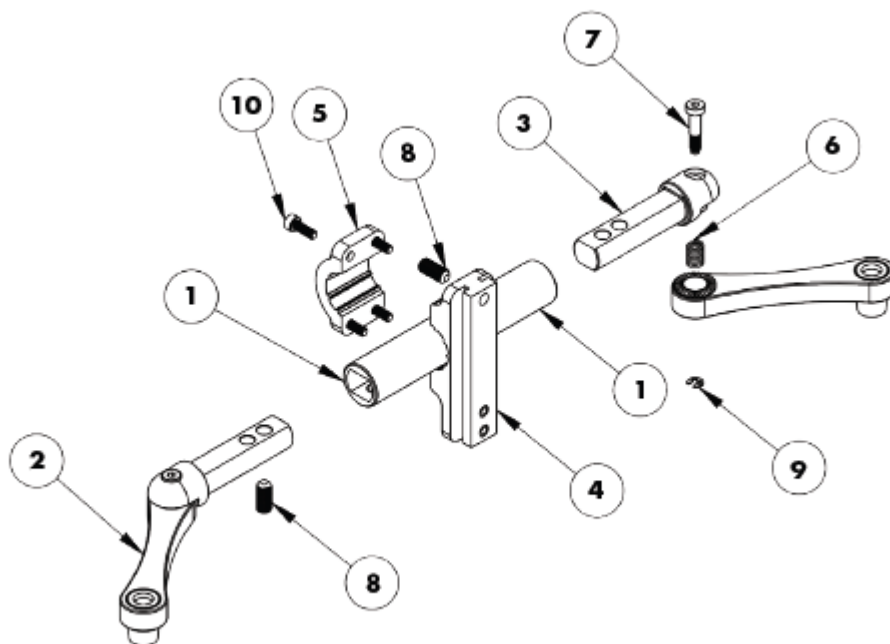

Item	Part No.	Description
1	FL-MCI	FlexLoc Clamp Set, (Pair), Installed
2	FL-MCI-P1	FlexLoc Adapter Plate Set, (Pair), Installed

FlexLoc® Parts

Part No.	Description	
025-146	Small Connecting Tube	4-1/4"
025-126	Medium Connecting Tube	5-3/8"
025-147	Large/XL Connecting Tube	9-3/8"

Part No.	Description	
6000-178	Small Adjustment Arm, Pair	2-1/4"
6000-179	Medium/Large Adjustment Arm, Pair	3-3/4"
6000-180	X-Large Adjustment Arm, Pair	5"

Part No.	Description	
6000-181	Small Extension Arm	2"
6000-140	Large Extension Arm	2-5/8"

Item	Part No.	Description
1	See Chart	Connecting Tube
2	See Chart	Adjustment Arm Assembly, Pair
3	See Chart	Extension Arm Assembly, Pair
4	025-139	1.00 Diameter Clamp Body
5	025-138	1.00 Diameter Clamp Hinge
6	025-140	.36 O.D. x .055 Wire Diameter x 1.00
7	015-370	Modified M6 x 27mm Low Profile SHCS
8	015-292	M8 x 18mm Set Screw w/ Nyloc Patch
9	015-344	3/16" E-Clip Retaining Ring
10	015-295	M5 x 14mm Socket Head Black Zinc

FlexLoc[®] Quick Release Pin Assembly

Item	Part No.	Description
1A	6000-224	Quad Release Assembly, Each
1B	FL-QR-RK	FlexLoc Quick Release Pin Retrofit Kit, Pair
2	015-332	Panel Nut, 1/2-20 UNC, 1/8" Thick
3	015-305	M5 x 6mm Cone Point Set Screw