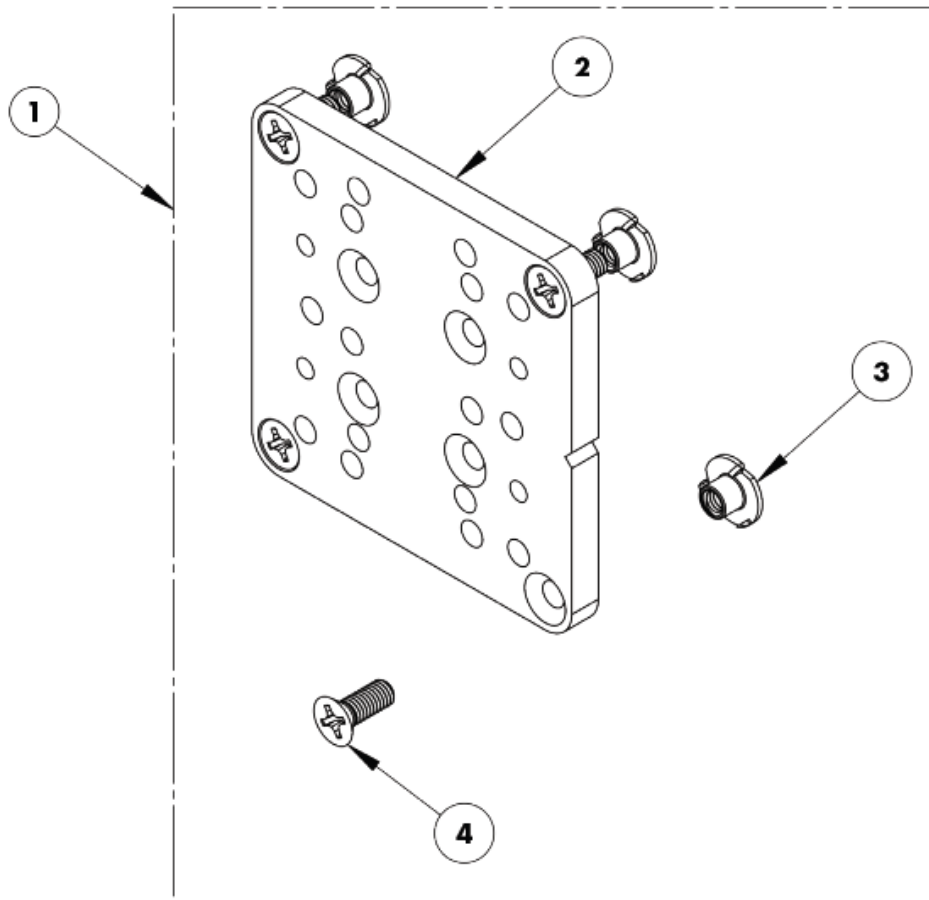

FlexLoc[®] Quick Release Pin Assembly

Item	Part No.	Description
1A	6000-224	Quad Release Assembly, Each
1B	FL-QR-RK	FlexLoc Quick Release Pin Retrofit Kit, Pair
2	015-332	Panel Nut, 1/2-20 UNC, 1/8" Thick
3	015-305	M5 x 6mm Cone Point Set Screw

FlexLoc® Adapter Plate Assembly

Item	Part No.	Description
1A	6000-187	FlexLoc Adapter Plate Assembly, Each
1B	FL-MC-P1	FlexLoc Adapter Plate Assembly, Pair
2	025-127	Receiver Block
3	025-154	FlexLoc Adapter Plate
4	015-334	M6 x 1.0 x 10mm Button Head w/ Patch Black Zinc
5	025-209	FlexLoc Adaptor Plate, Long

FlexLoc[®] Power Screw Kit

Item	Part No.	Description
1	015-333	M6 x 1.0 Diameter x 12mm Button Head w/ Patch Black Zinc
2	015-336	M6 x 1.0 Diameter x 16mm Button Head w/ Patch Black Zinc
3	015-327	M6 x 1.0 Diameter x 20mm Button Head w/ Patch Black Zinc
4	015-279	M6 x 1.0 Thick x 12mm O.D. Flat Washer Pack
5	015-337	M6 x 1.0 Lock Nut

Invacare® T-Nut Adapter Kit

Item	Part No.	Description
1	025-172	M6 Double T - Nut
2	015-336	M6 x 1.0 Diameter x 16mm Button Head w/ Patch Black Zinc

Ride® Custom Back Headrest Adapter Kit

Item	Part No.	Description
1	RCB-UHMP-RK	Ride Custom Back, Universal Headrest Mounting Plate, Replacement Kit
2	025-073	Headrest Adapter Plate
3	015-036	T - Nut, 10-32
4	015-049	Screw, Flat Head, Phillips, 10-32 x .50