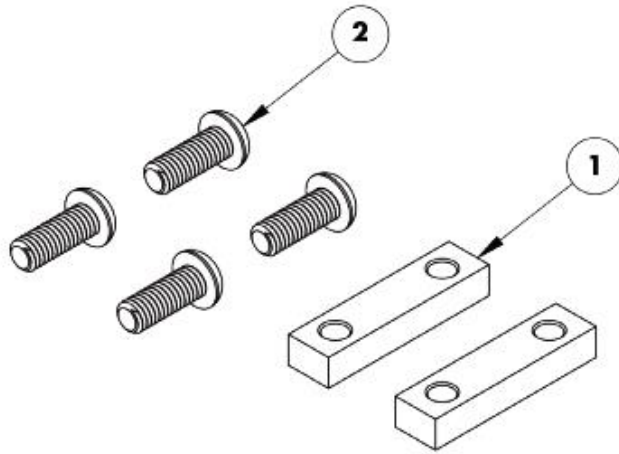

Invacare® T-Nut Adapter Kit

Item	Part No.	Description
1	025-172	M6 Double T - Nut
2	015-336	M6 x 1.0 Diameter x 16mm Button Head w/ Patch Black Zinc