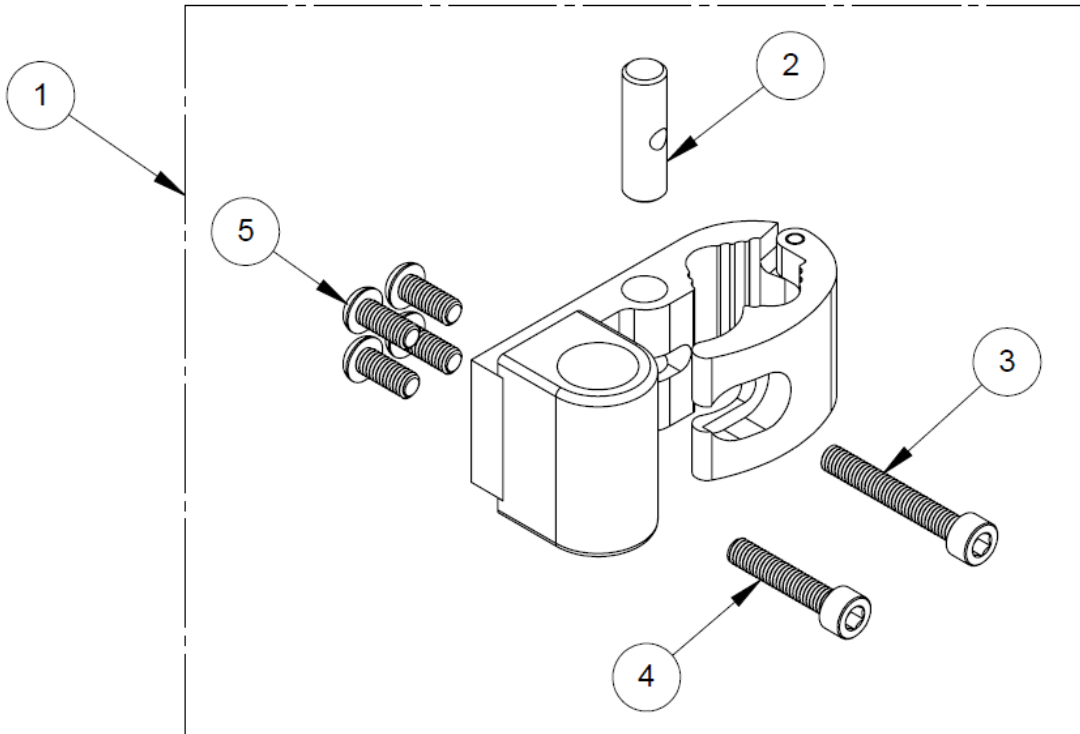

FlexLoc® Universal Clamp Assembly

Item	Part No.	Description
1A	6000-420	Universal Clamp Assembly, Each
1B	FL-MC	Universal Clamp Assembly, Pair
2	025-135	.375 Diameter x 1.25 Long Barrel Nut
3	015-409	M6 x 40mm Socket Head Screw (Use with 1" Canes)
4	015-410	M6 x 30mm Socket Head Screw (Use with 3/4" Canes)
5	015-293	M6 x 14mm Button Head w/ Patch Black-Zinc