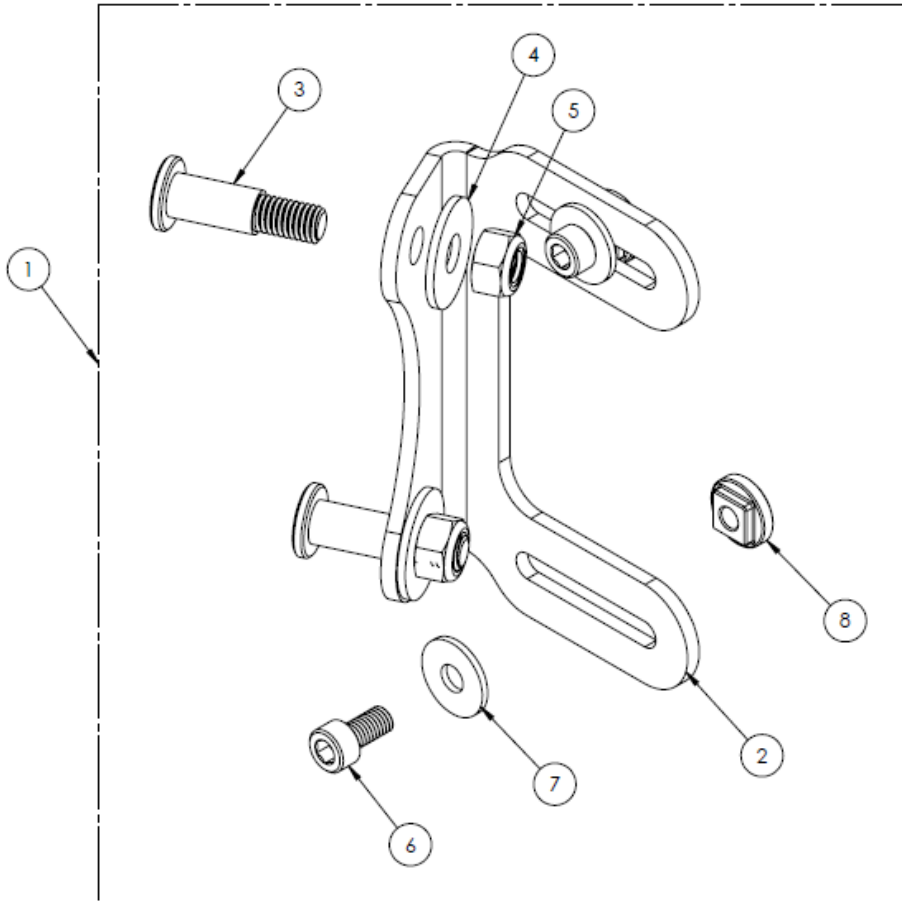

Java® Grande Back Latch Pin Bracket Assembly

Item	Part No.	Description
1	JB-LPG	Java Back Latch Pin Bracket, Grande (Each)
2	025-213	Latch Pin Bracket, Large
3	025-214	Latch Pin, Java Bracket, Grande
4	015-381	M8 x 24mm O.D. Washer, Black
5	015-380	M8 x 1.25 Nylock Nut, Black
6	015-245	M6 - 1.0 x 12mm Socket Head Screw w/ Nylock Patch (Black)
7	015-246	M6 x 18mm O.D. x 1.5mm Thick Flat Washer
8	025-335	M6 Slot Nut