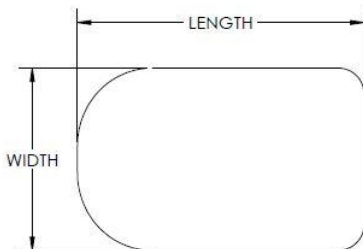

Part No.	Description	Width	Length
065-213	Lateral Pad, Curved, 3" x 5"	3.5"	5.6"
065-214	Lateral Pad, Curved, 4" x 6"	4.5"	6.6"
065-215	Lateral Pad, Curved, 5" x 6"	5.5"	6.6"