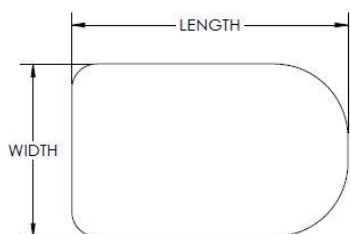

Part No.	Description	Width	Length
065-210	Lateral Pad, Flat, 3" x 5"	3.5"	5.6"
065-211	Lateral Pad, Flat, 4" x 6"	4.5"	6.6"
065-212	Lateral Pad, Flat, 5" x 6"	5.5"	6.6"