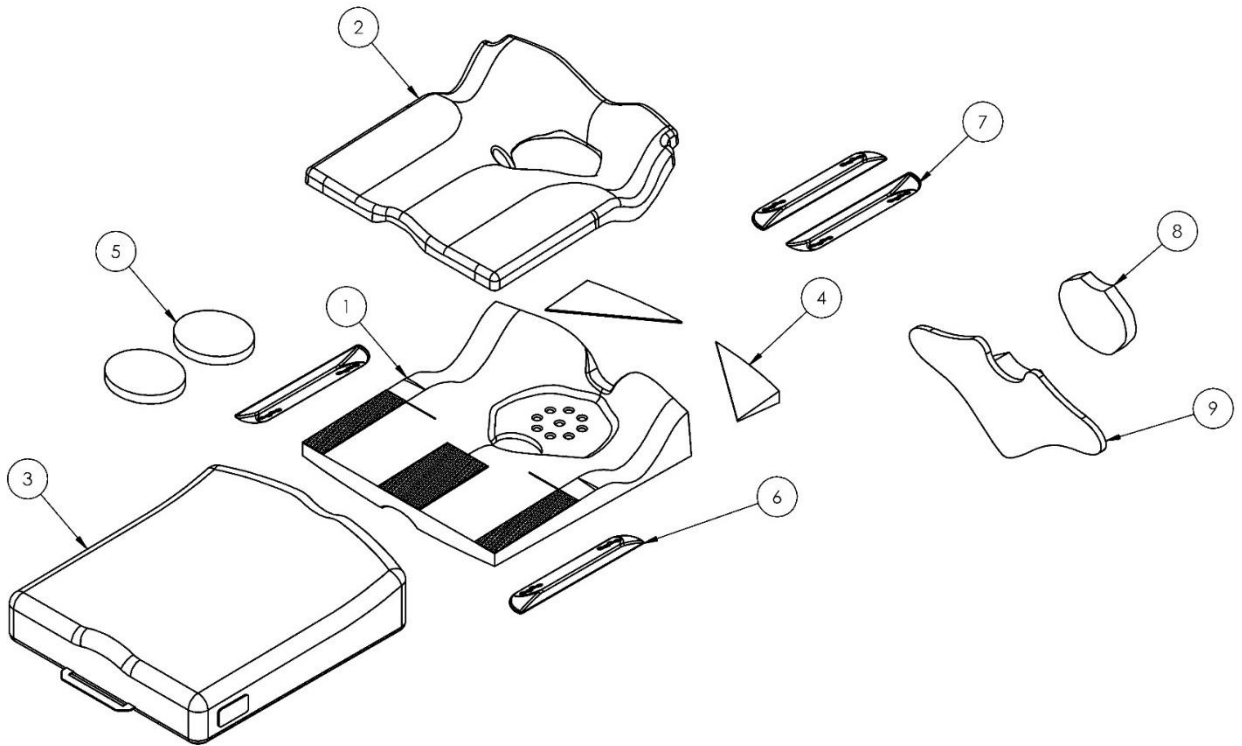

Java® Cushion Assembly

Item	Part No.	Description
1	See Chart	Java Cushion Base
2	See Chart	Java Cushion Top Foam Layer
3	JCE-_-_-_-	Java Cushion Extra Cover (Insert Cushion Size)
4	JC-WK	Ride CAM Wedge Kit (Pair)
5	6000-290	Java Cushion 28 Gauge (Pair)
6	JC-LTS	Lateral Thigh Support Wedge (Pair)
7	JC-MTS	Medial Thigh Support Wedge (Pair)
8	065-202	Well Insert, Bottom
9	065-201	Well Insert, Top