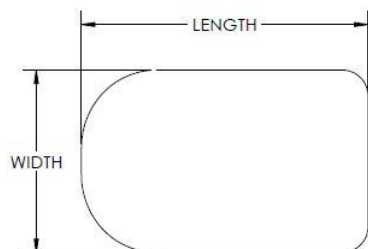

Part No.	Description	Width	Length
065-213	Lateral Pad, Curved, 3" x 5"	3.5"	5.6"
065-214	Lateral Pad, Curved, 4" x 6"	4.5"	6.6"
065-215	Lateral Pad, Curved, 5" x 6"	5.5"	6.6"