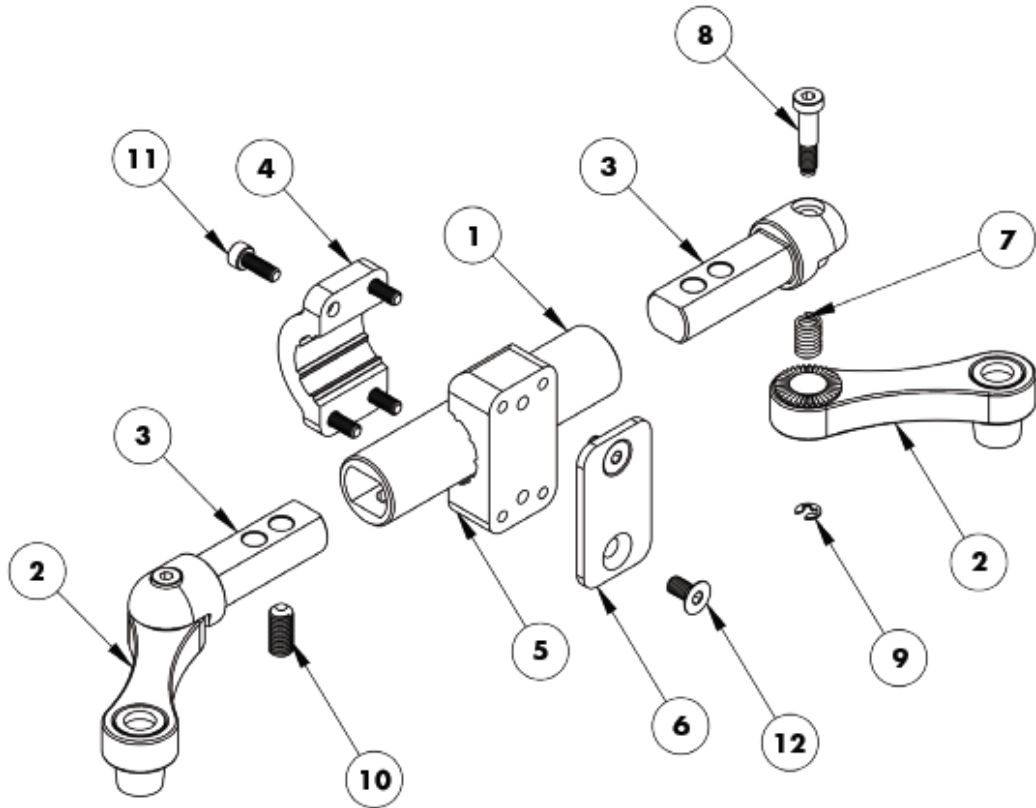

Ride[®] Java[®] Back Parts

Java® Back Mounting Assembly, Left

Item	Part No.	Description
1	JB-RK	Java Back GEN 2 Hardware Replacement Kit (Pair)
1A	6000-219	Java Back Clamps – Gen 2 (Pair)
1B	6000-651	Java Back Latch Assembly – Gen 2 (Pair)
2	025-335	M6 Slot Nut
3	015-276	1/4" E-Clip
4	015-220	M6 - 1.0 x 15mm Socket Head Screw w/ Nylock Patch (Black)
5	025-317	M6 Angle Slot Nut
6	015-252	1/4" x 3/4" Clevis Pin
7	025-319	Slot Cover
8	015-245	M6 - 1.0 x 12mm Socket Head Screw w/ Nylock Patch (Black)
9	025-135	.375 Diameter x 1.25 Long Barrel Nut
10	015-409	M6 - 1.0 X 40mm Socket Head Cap Screw, Fully Threaded

Java[®] Back Mounting Assembly, Right

Item	Part No.	Description
1	JB-RK	Java Back GEN 2 Hardware Replacement Kit (Pair)
1A	6000-219	Java Back Clamps – Gen 2 (Pair)
1B	6000-651	Java Back Latch Assembly – Gen 2 (Pair)
2	025-335	M6 Slot Nut
3	015-276	1/4" E-Clip
4	015-220	M6 - 1.0 x 15mm Socket Head Screw w/ Nylock Patch (Black)
5	025-317	M6 Angle Slot Nut
6	015-252	1/4" x 3/4" Clevis Pin
7	025-319	Slot Cover
8	015-245	M6 - 1.0 x 12mm Socket Head Screw w/ Nylock Patch (Black)
9	025-135	.375 Diameter x 1.25 Long Barrel Nut
10	015-409	M6 - 1.0 X 40mm Socket Head Cap Screw, Fully Threaded

Java® Decaf Back Assembly

Item	Part No.	Description
1	025-146	Connecting Tube, Small
2	6000-178	Adjustment Arm Assembly, Small, Pair
3	6000-181	Extension Arm Assembly, Small
4	025-138	1.00 Diameter Clamp Hinge
5	025-161	1.00 Diameter Pediatric Clamp Body
6	025-162	Clamping Plate
7	025-140	.36 O.D. x .055 Wire Diameter x 1.00
8	015-370	Modified M6 x 27mm Low Profile SHCS
9	015-344	3/16" E - Clip Retaining Ring
10	015-292	M8 x 18mm Set Screw w/ Nyloc Patch
11	015-295	M5 x 14mm Socket Head Black Zinc
12	015-349	M6 - 1.0 x 12mm Flat Head Socket Black Zinc w/ Patch