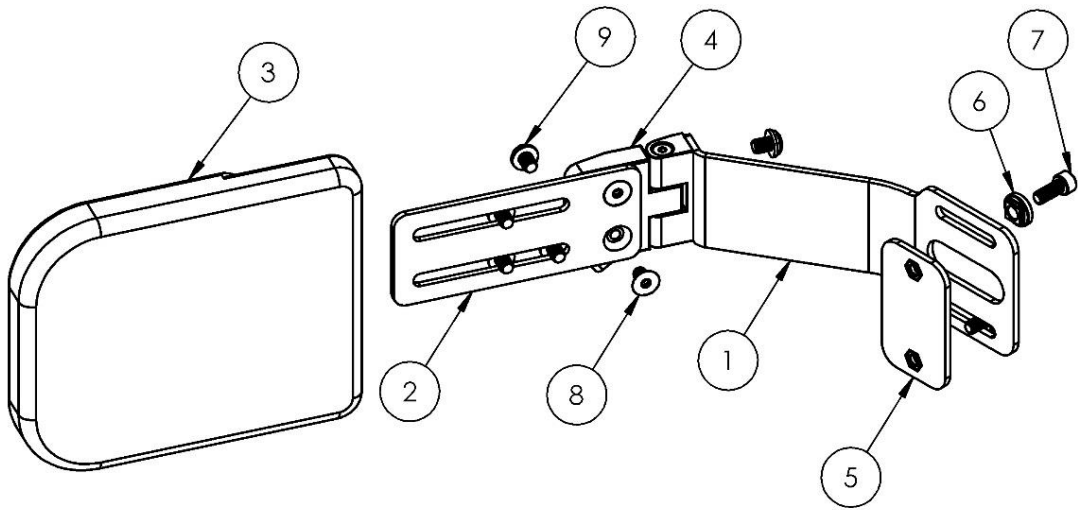

Java® Back Swing Away Lateral Assembly, Right

Item	Part No.	Description
1	See Chart	Java Lateral Bracket, Swing Away
2	See Chart	Lateral Pad Bracket
3	See Chart	Lateral Pad
4	6000-389	Swing Away Lateral Hinge, Right
5	025-153	M6 Nut Plate
6	025-313	M6 Slot Nut (Non-Threaded)
7	015-220	M6 x 15mm Socket Head Cap Screw
8	015-398	Flat Head Undercut Cap Screw 1/4"-20 x 0.375
9	015-397	Button Head Cap Screw with Washer 1/4"-20 x 0.5