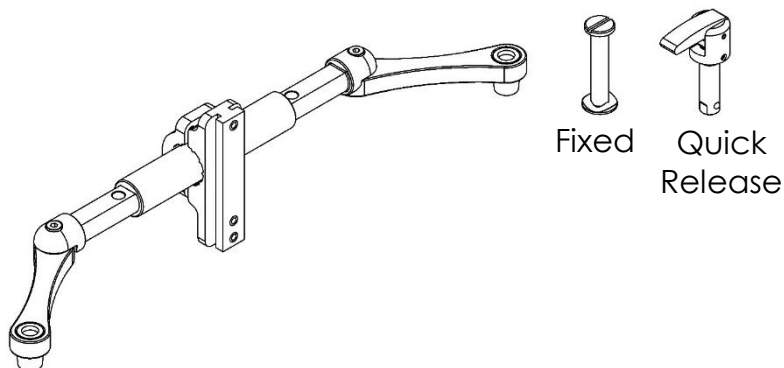

Content	Page
Ride® Custom Back Parts	
FlexLoc Assembly	4
FlexLoc Parts	5
FlexLoc Fixed Pin Assembly	6
FlexLoc Quick Release Pin Assembly	7
FlexLoc Universal Clamp Assembly	8
FlexLoc Adapter Plate Assembly	9
FlexLoc Power Screw Kit	10
Invacare T-Nut Adapter Kit	11
Ride Custom Back Headrest Adapter Kit	12
Ride Custom Back Mounting Assembly	13
Ride Custom Back Double Mounting Assembly	14
Ride® Java® Back Parts	
Java Back Mounting Assembly, Left	16
Java Back Mounting Assembly, Right	17
Java Decaf Back Assembly	18
15-20" Java Back Latch Pin Bracket Assembly	19
Java Grande Back Latch Pin Bracket Assembly	20
Pelvic Wedges (Java TLP, Corbac TLP)	21
Java Back Headrest Adapter Kit	22
Java Back Cover Assembly	23
Java Back Plastizote	24
Java Back Polyurethane Foam	25
Java Back Cover	26
Java Back Fixed Lateral Assembly	27
Java Back Swing Away Lateral Assembly, Right	29
Java Back Swing Away Lateral Assembly, Left	31
Ride® Java® Cushion Parts	
Java Cushion Assembly	34
Java Cushion Top Foam	35
Java Cushion Base	36

Ride[®] Custom Back Parts

FlexLoc[®] Assembly

Note: When ordering a FlexLoc Assembly two part #'s will need to be ordered:

- 1) Choose the part # for the size of FlexLoc needed with the appropriate Quick Release or Fixed Mount suffix.
- 2) Choose the part # for either Clamps or Adapter Plate. The price of the Clamp or Adapter Plate is included in the FlexLoc Assembly price and will show up as \$0.00 on the quote or invoice.