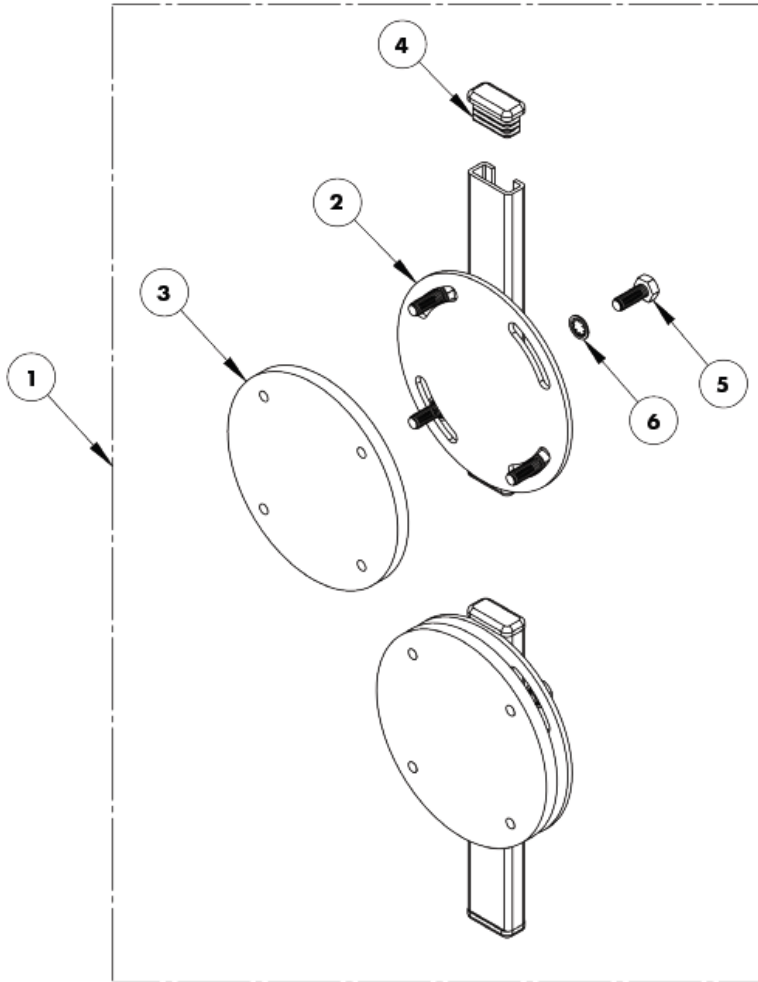

Ride® Custom Back Double Mounting Assembly

Item	Part No.	Description
1	FLXLOC-BKMT-D	RCB Double Mounting Assembly, Pair
2	025-059	RCB Mounting Assembly (Double)
3	025-031	RCB Mounting Back Plate
4	065-017	End Cap, Plastic
5	015-111	Screw, Hex Head, M6 x 16mm, Black, Nylon Patch
6	015-112	Lock Washer, Internal Tooth, M6