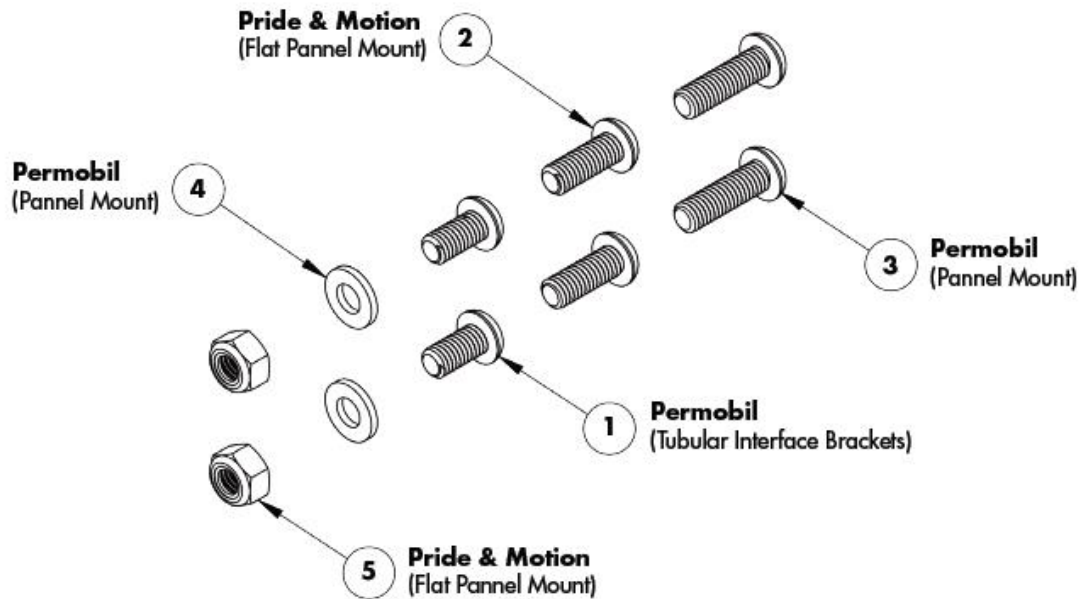

FlexLoc[®] Quick Release Pin Assembly

Item	Part No.	Description
1A	6000-224	Quad Release Assembly, Each
1B	FL-QR-RK	FlexLoc Quick Release Pin Retrofit Kit, Pair
2	015-332	Panel Nut, 1/2-20 UNC, 1/8" Thick
3	015-305	M5 x 6mm Cone Point Set Screw

FlexLoc® Universal Clamp Assembly

Item	Part No.	Description
1A	6000-420	Universal Clamp Assembly, Each
1B	FL-MC	Universal Clamp Assembly, Pair
2	025-135	.375 Diameter x 1.25 Long Barrel Nut
3	015-409	M6 x 40mm Socket Head Screw (Use with 1" Canes)
4	015-410	M6 x 30mm Socket Head Screw (Use with 3/4" Canes)
5	015-293	M6 x 14mm Button Head w/ Patch Black-Zinc

FlexLoc® Adapter Plate Assembly

Item	Part No.	Description
1A	6000-187	FlexLoc Adapter Plate Assembly, Each
1B	FL-MC-P1	FlexLoc Adapter Plate Assembly, Pair
2	025-127	Receiver Block
3	025-154	FlexLoc Adapter Plate
4	015-334	M6 x 1.0 x 10mm Button Head w/ Patch Black Zinc
5	025-209	FlexLoc Adaptor Plate, Long

FlexLoc[®] Power Screw Kit

Item	Part No.	Description
1	015-333	M6 x 1.0 Diameter x 12mm Button Head w/ Patch Black Zinc
2	015-336	M6 x 1.0 Diameter x 16mm Button Head w/ Patch Black Zinc
3	015-327	M6 x 1.0 Diameter x 20mm Button Head w/ Patch Black Zinc
4	015-279	M6 x 1.0 Thick x 12mm O.D. Flat Washer Pack
5	015-337	M6 x 1.0 Lock Nut