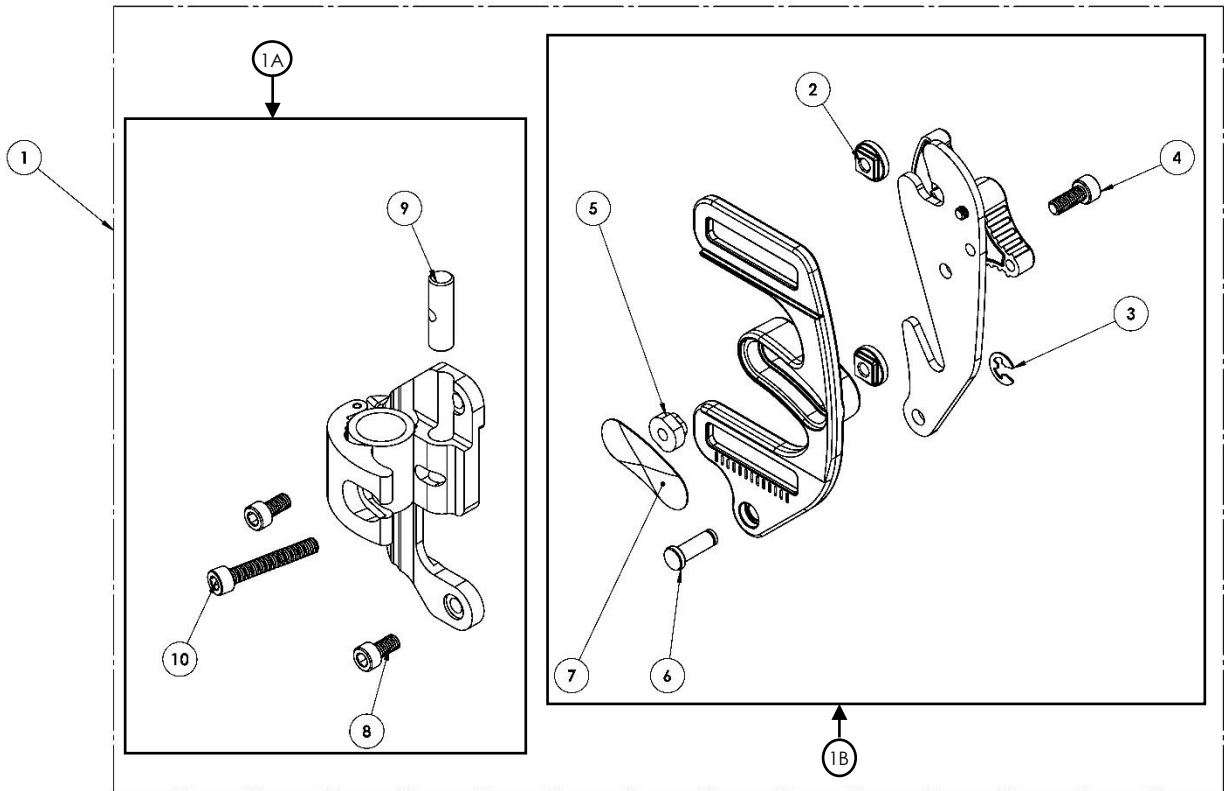

Java® Back Mounting Assembly, Left

Item	Part No.	Description
1	JB-RK	Java Back GEN 2 Hardware Replacement Kit (Pair)
1A	6000-219	Java Back Clamps – Gen 2 (Pair)
1B	6000-651	Java Back Latch Assembly – Gen 2 (Pair)
2	025-335	M6 Slot Nut
3	015-276	1/4" E-Clip
4	015-220	M6 - 1.0 x 15mm Socket Head Screw w/ Nylock Patch (Black)
5	025-317	M6 Angle Slot Nut
6	015-252	1/4" x 3/4" Clevis Pin
7	025-319	Slot Cover
8	015-245	M6 - 1.0 x 12mm Socket Head Screw w/ Nylock Patch (Black)
9	025-135	.375 Diameter x 1.25 Long Barrel Nut
10	015-409	M6 - 1.0 X 40mm Socket Head Cap Screw, Fully Threaded