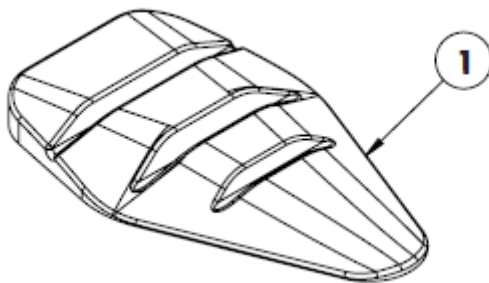

Pelvic Wedges

Item	Part No.	Description
1	JB-PW	Java Back TLP, Pair