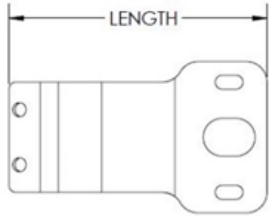

Java® Back Swing Away Lateral Assembly, Right

Part No.	Description	Length
025-227	Java Lateral Bracket, Swing Away, 10" Decaf	4.67"
025-228	Java Lateral Bracket, Swing Away, 12"-14" Decaf	5.63"
025-229	Java Lateral Bracket, Swing Away, 15"-20"	6.95"