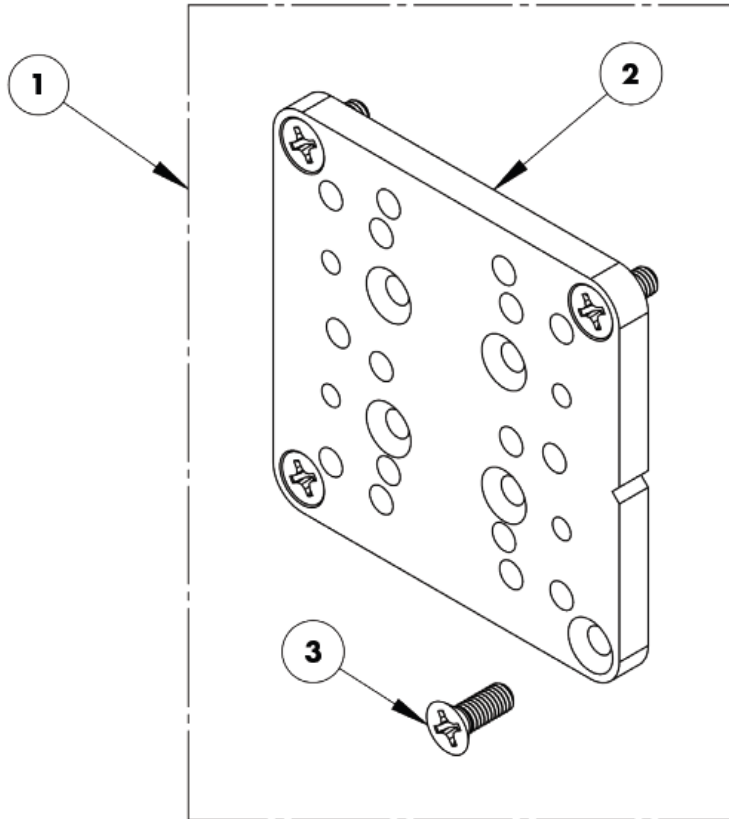

Java® Back Headrest Adapter Kit

Item	Part No.	Description
1	JB-UHMP	Java Back, Universal Headrest Mounting Plate
2	025-073	Headrest Adapter Plate
3	015-049	Screw, Flat Head, Phillips, 10-32 x .50