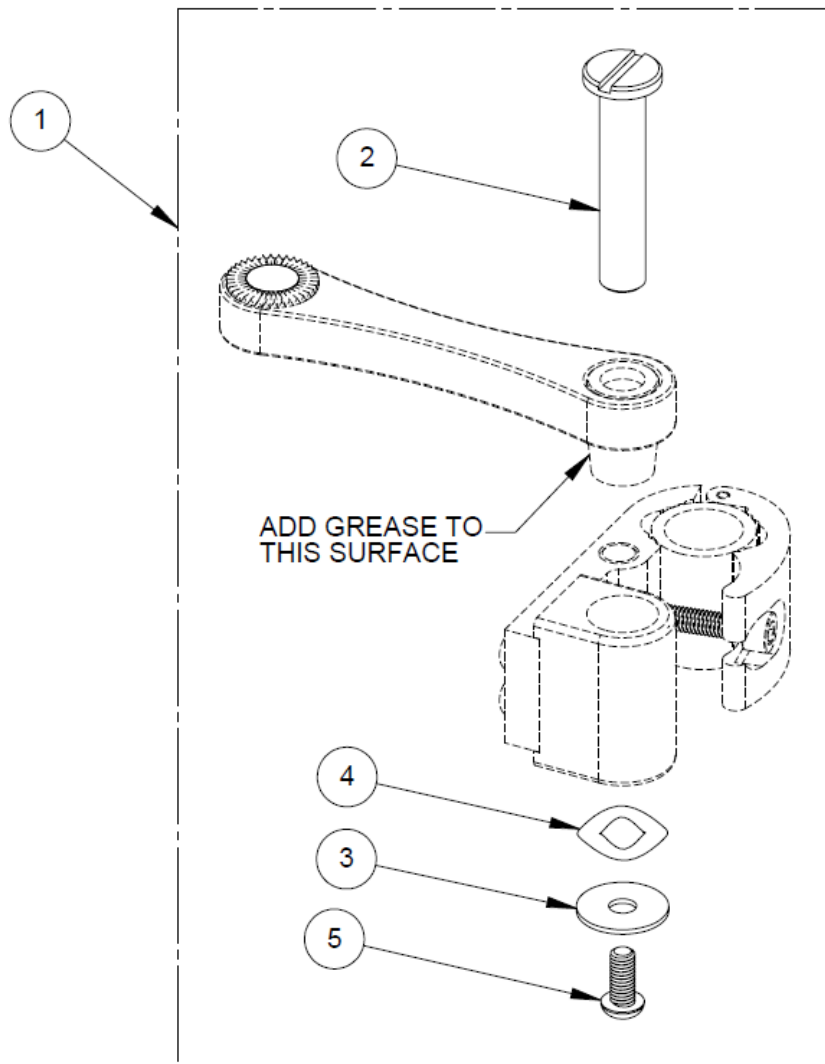

FlexLoc® Fixed Pin Assembly

Item	Part No.	Description
1A	6000-145	FlexLoc Fixed Pin Assembly, Each
1B	FL-FM	FlexLoc Fixed Mount Pin Assembly, Pair
2	015-303	.375 Clevis Pin
3	015-354	17/64" I.D. x .875 O.D. Large Diameter Washer, Black
4	015-308	.44 I.D. x .86 O.D. Triple Wave Washer
5	015-317	M6 - 1.0 x 14mm Button HD, Black-Zinc W/ Nylock Patch