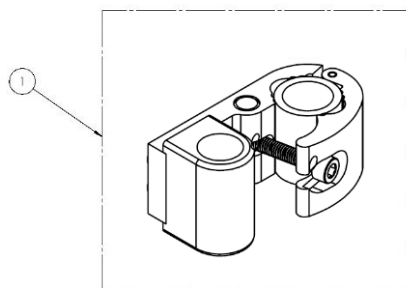

Ride[®] Custom Back Parts

FlexLoc[®] Assembly

Note: When ordering a FlexLoc Assembly two part #'s will need to be ordered:

- 1) Choose the part # for the size of FlexLoc needed with the appropriate Quick Release or Fixed Mount suffix.
- 2) Choose the part # for either Clamps or Adapter Plate. The price of the Clamp or Adapter Plate is included in the FlexLoc Assembly price and will show up as \$0.00 on the quote or invoice.

Part No.	Description
FLXLOC-MS-FM	FlexLoc, Small (10" - 13") w/ Fixed Mount
FLXLOC-MS-QR	FlexLoc, Small (10" - 13") w/ Quick Release
FLXLOC-MM-FM	FlexLoc, Medium (14" - 17") w/ Fixed Mount
FLXLOC-MM-QR	FlexLoc, Medium (14" - 17") w/ Quick Release
FLXLOC-ML-FM	FlexLoc, Large (18" - 21") w/ Fixed Mount
FLXLOC-ML-QR	FlexLoc, Large (18" - 21") w/ Quick Release
FLXLOC-MX-FM	FlexLoc, Extra Large (22" - 24") w/ Fixed Mount
FLXLOC-MX-QR	FlexLoc, Extra Large (22" - 24") w/ Quick Release