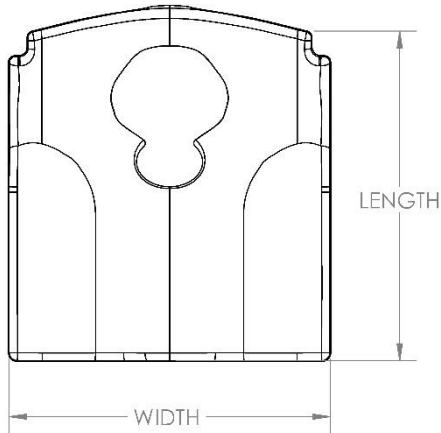

Java® Cushion Top Foam

Part No.	Description		
6000-524	Replacement Top Foam Assy, 12" x 12"	12"	11.5"
6000-525	Replacement Top Foam Assy, 12" x 13"	12"	12.5"
6000-526	Replacement Top Foam Assy, 12" x 14"	12"	13.5"
6000-527	Replacement Top Foam Assy, 12" x 15"	12"	14.5"
6000-528	Replacement Top Foam Assy, 12" x 16"	12"	15.5"
6000-535	Replacement Top Foam Assy, 13" x 12"	13"	11.5"
6000-536	Replacement Top Foam Assy, 13" x 13"	13"	12.5"
6000-537	Replacement Top Foam Assy, 13" x 14"	13"	13.5"
6000-538	Replacement Top Foam Assy, 13" x 15"	13"	14.5"
6000-539	Replacement Top Foam Assy, 13" x 16"	13"	15.5"
6000-546	Replacement Top Foam Assy, 14" x 12"	14"	11.5"
6000-547	Replacement Top Foam Assy, 14" x 13"	14"	12.5"
6000-548	Replacement Top Foam Assy, 14" x 14"	14"	12.5"
6000-549	Replacement Top Foam Assy, 14" x 15"	14"	12.5"
6000-550	Replacement Top Foam Assy, 14" x 16"	14"	12.5"
6000-551	Replacement Top Foam Assy, 14" x 17"	14"	12.5"
6000-552	Replacement Top Foam Assy, 14" x 18"	14"	12.5"
6000-559	Replacement Top Foam Assy, 15" x 14"	15"	13.5"
6000-560	Replacement Top Foam Assy, 15" x 15"	15"	14.5"
6000-561	Replacement Top Foam Assy, 15" x 16"	15"	15.5"
6000-562	Replacement Top Foam Assy, 15" x 17"	15"	16.5"
6000-563	Replacement Top Foam Assy, 15" x 18"	15"	17.5"
6000-564	Replacement Top Foam Assy, 15" x 19"	15"	18.5"
6000-565	Replacement Top Foam Assy, 15" x 20"	15"	19.5"
6000-570	Replacement Top Foam Assy, 16" x 14"	16"	13.5"
6000-571	Replacement Top Foam Assy, 16" x 15"	16"	14.5"
6000-572	Replacement Top Foam Assy, 16" x 16"	16"	15.5"
6000-573	Replacement Top Foam Assy, 16" x 17"	16"	16.5"
6000-574	Replacement Top Foam Assy, 16" x 18"	16"	17.5"
6000-575	Replacement Top Foam Assy, 16" x 19"	16"	18.5"
6000-576	Replacement Top Foam Assy, 16" x 20"	16"	19.5"
6000-581	Replacement Top Foam Assy, 17" x 14"	17"	13.5"
6000-582	Replacement Top Foam Assy, 17" x 15"	17"	14.5"
6000-583	Replacement Top Foam Assy, 17" x 16"	17"	15.5"
6000-584	Replacement Top Foam Assy, 17" x 17"	17"	16.5"
6000-585	Replacement Top Foam Assy, 17" x 18"	17"	17.5"
6000-586	Replacement Top Foam Assy, 17" x 19"	17"	18.5"
6000-587	Replacement Top Foam Assy, 17" x 20"	17"	19.5"
6000-592	Replacement Top Foam Assy, 18" x 14"	18"	13.5"
6000-593	Replacement Top Foam Assy, 18" x 15"	18"	14.5"
6000-594	Replacement Top Foam Assy, 18" x 16"	18"	15.5"
6000-595	Replacement Top Foam Assy, 18" x 17"	18"	16.5"
6000-596	Replacement Top Foam Assy, 18" x 18"	18"	17.5"
6000-597	Replacement Top Foam Assy, 18" x 19"	18"	18.5"
6000-598	Replacement Top Foam Assy, 18" x 20"	18"	19.5"
6000-603	Replacement Top Foam Assy, 19" x 14"	19"	13.5"
6000-604	Replacement Top Foam Assy, 19" x 15"	19"	14.5"
6000-605	Replacement Top Foam Assy, 19" x 16"	19"	15.5"
6000-606	Replacement Top Foam Assy, 19" x 17"	19"	16.5"
6000-607	Replacement Top Foam Assy, 19" x 18"	19"	17.5"
6000-608	Replacement Top Foam Assy, 19" x 19"	19"	18.5"
6000-609	Replacement Top Foam Assy, 19" x 20"	19"	19.5"
6000-614	Replacement Top Foam Assy, 20" x 14"	20"	13.5"
6000-615	Replacement Top Foam Assy, 20" x 15"	20"	14.5"
6000-616	Replacement Top Foam Assy, 20" x 16"	20"	15.5"
6000-617	Replacement Top Foam Assy, 20" x 17"	20"	16.5"
6000-618	Replacement Top Foam Assy, 20" x 18"	20"	17.5"
6000-619	Replacement Top Foam Assy, 20" x 19"	20"	18.5"
6000-620	Replacement Top Foam Assy, 20" x 20"	20"	19.5"