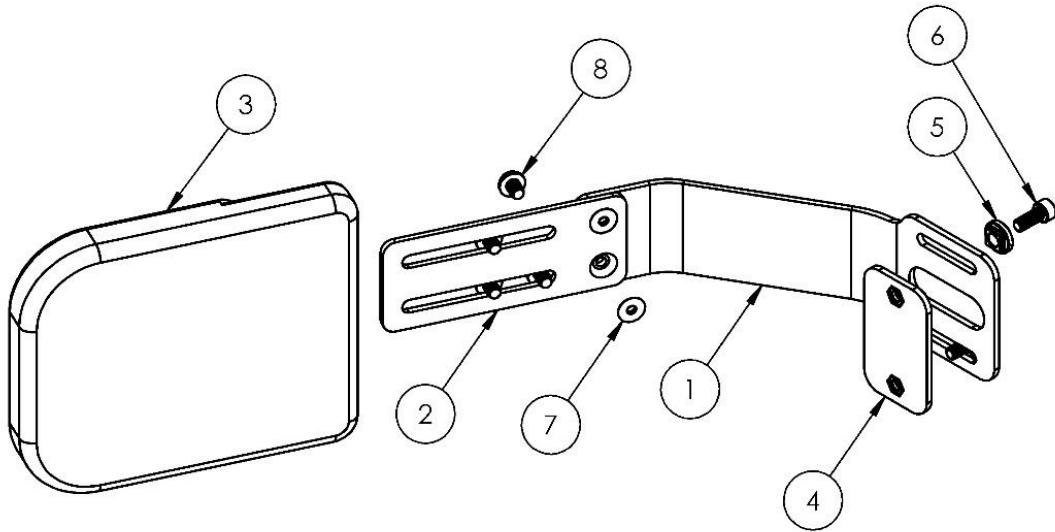

Java® Back Fixed Lateral Assembly

Item	Part No.	Description
1	See Chart	Java Lateral Bracket, Fixed
2	See Chart	Lateral Pad Bracket
3	See Chart	Lateral Pad
4	025-153	M6 Nut Plate
5	025-313	M6 Slot Nut (Non-Threaded)
6	015-220	M6 x 15mm Socket Head Cap Screw
7	015-399	Flat Head Undercut Cap Screw 1/4"-20 x 0.25
8	015-397	Button Head Cap Screw with Washer 1/4"-20 x 0.5