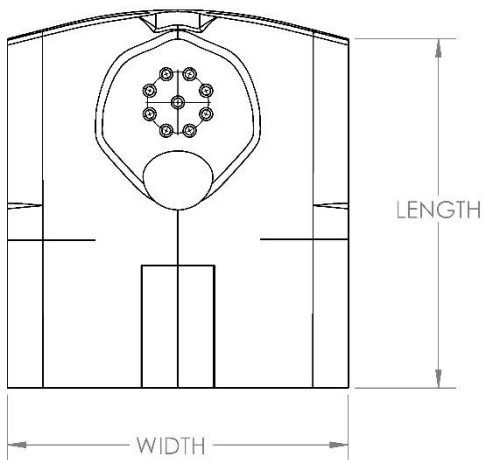

Java® Cushion Base

Part No.	Description		
6000-425	Replacement Base Assy, 12" x 12"	12"	11.5"
6000-426	Replacement Base Assy, 12" x 13"	12"	12.5"
6000-427	Replacement Base Assy, 12" x 14"	12"	13.5"
6000-428	Replacement Base Assy, 12" x 15"	12"	14.5"
6000-429	Replacement Base Assy, 12" x 16"	12"	15.5"
6000-436	Replacement Base Assy, 13" x 12"	13"	11.5"
6000-437	Replacement Base Assy, 13" x 13"	13"	12.5"
6000-438	Replacement Base Assy, 13" x 14"	13"	13.5"
6000-439	Replacement Base Assy, 13" x 15"	13"	14.5"
6000-440	Replacement Base Assy, 13" x 16"	13"	15.5"
6000-447	Replacement Base Assy, 14" x 12"	14"	11.5"
6000-448	Replacement Base Assy, 14" x 13"	14"	12.5"
6000-449	Replacement Base Assy, 14" x 14"	14"	12.5"
6000-450	Replacement Base Assy, 14" x 15"	14"	12.5"
6000-451	Replacement Base Assy, 14" x 16"	14"	12.5"
6000-452	Replacement Base Assy, 14" x 17"	14"	12.5"
6000-453	Replacement Base Assy, 14" x 18"	14"	12.5"
6000-460	Replacement Base Assy, 15" x 14"	15"	13.5"
6000-461	Replacement Base Assy, 15" x 15"	15"	14.5"
6000-462	Replacement Base Assy, 15" x 16"	15"	15.5"
6000-463	Replacement Base Assy, 15" x 17"	15"	16.5"
6000-464	Replacement Base Assy, 15" x 18"	15"	17.5"
6000-465	Replacement Base Assy, 15" x 19"	15"	18.5"
6000-466	Replacement Base Assy, 15" x 20"	15"	19.5"
6000-471	Replacement Base Assy, 16" x 14"	16"	13.5"
6000-472	Replacement Base Assy, 16" x 15"	16"	14.5"
6000-473	Replacement Base Assy, 16" x 16"	16"	15.5"
6000-474	Replacement Base Assy, 16" x 17"	16"	16.5"
6000-475	Replacement Base Assy, 16" x 18"	16"	17.5"
6000-476	Replacement Base Assy, 16" x 19"	16"	18.5"
6000-477	Replacement Base Assy, 16" x 20"	16"	19.5"
6000-482	Replacement Base Assy, 17" x 14"	17"	13.5"
6000-483	Replacement Base Assy, 17" x 15"	17"	14.5"
6000-484	Replacement Base Assy, 17" x 16"	17"	15.5"
6000-485	Replacement Base Assy, 17" x 17"	17"	16.5"
6000-486	Replacement Base Assy, 17" x 18"	17"	17.5"
6000-487	Replacement Base Assy, 17" x 19"	17"	18.5"
6000-488	Replacement Base Assy, 17" x 20"	17"	19.5"
6000-493	Replacement Base Assy, 18" x 14"	18"	13.5"
6000-494	Replacement Base Assy, 18" x 15"	18"	14.5"
6000-495	Replacement Base Assy, 18" x 16"	18"	15.5"
6000-496	Replacement Base Assy, 18" x 17"	18"	16.5"
6000-497	Replacement Base Assy, 18" x 18"	18"	17.5"
6000-498	Replacement Base Assy, 18" x 19"	18"	18.5"
6000-499	Replacement Base Assy, 18" x 20"	18"	19.5"
6000-504	Replacement Base Assy, 19" x 14"	19"	13.5"
6000-505	Replacement Base Assy, 19" x 15"	19"	14.5"
6000-506	Replacement Base Assy, 19" x 16"	19"	15.5"
6000-507	Replacement Base Assy, 19" x 17"	19"	16.5"
6000-508	Replacement Base Assy, 19" x 18"	19"	17.5"
6000-509	Replacement Base Assy, 19" x 19"	19"	18.5"
6000-510	Replacement Base Assy, 19" x 20"	19"	19.5"
6000-515	Replacement Base Assy, 20" x 14"	20"	13.5"
6000-516	Replacement Base Assy, 20" x 15"	20"	14.5"
6000-517	Replacement Base Assy, 20" x 16"	20"	15.5"
6000-518	Replacement Base Assy, 20" x 17"	20"	16.5"
6000-519	Replacement Base Assy, 20" x 18"	20"	17.5"
6000-520	Replacement Base Assy, 20" x 19"	20"	18.5"
6000-521	Replacement Base Assy, 20" x 20"	20"	19.5"