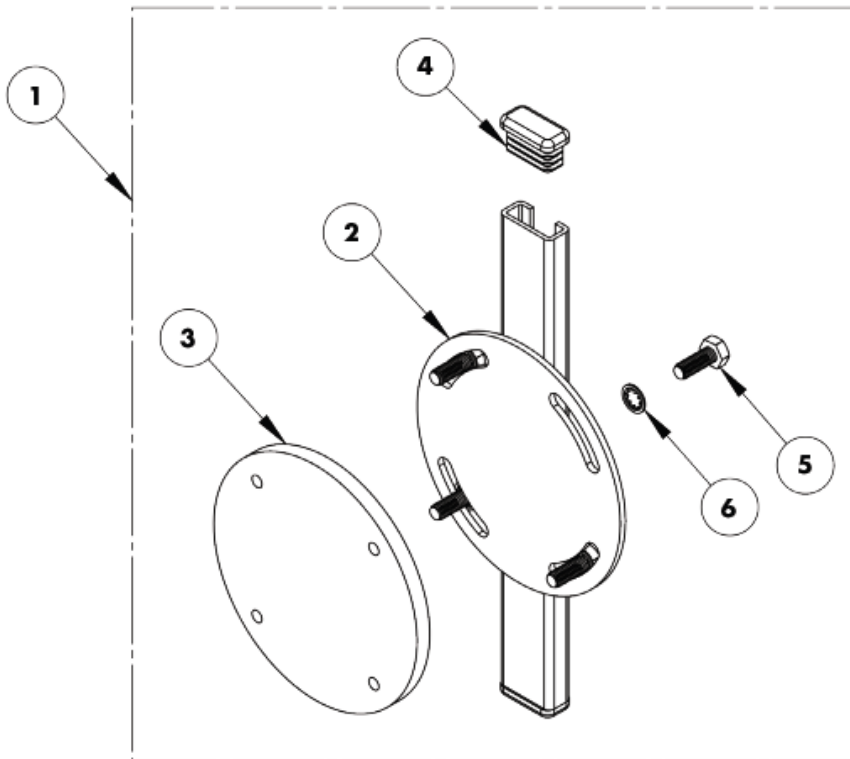

Ride® Custom Back Mounting Assembly

Item	Part No.	Description
1	FLXLOC-BKMT-S	RCB Single Mounting Assembly
2	025-032	RCB Mounting Assembly (Single)
3	025-031	RCB Mounting Back Plate
4	065-017	End Cap, Plastic
5	015-111	Screw, Hex Head, M6 x 16mm, Black, Nylon Patch
6	015-112	Lock Washer, Internal Tooth, M6