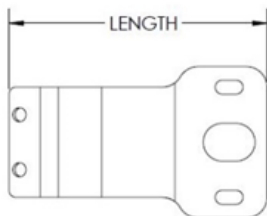

Java® Back Swing Away Lateral Assembly, Left

Part No.	Description	Length
025-227	Java Lateral Bracket, Swing Away, 10" Decaf	4.67"
025-228	Java Lateral Bracket, Swing Away, 12"-14" Decaf	5.63"
025-229	Java Lateral Bracket, Swing Away, 15"-20"	6.95"