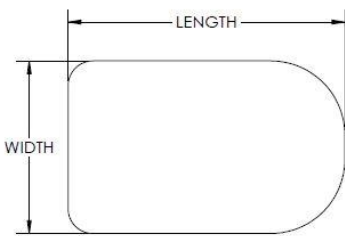

Part No.	Description	Width	Length
065-210	Lateral Pad, Flat, 3" x 5"	3.5"	5.6"
065-211	Lateral Pad, Flat, 4" x 6"	4.5"	6.6"
065-212	Lateral Pad, Flat, 5" x 6"	5.5"	6.6"